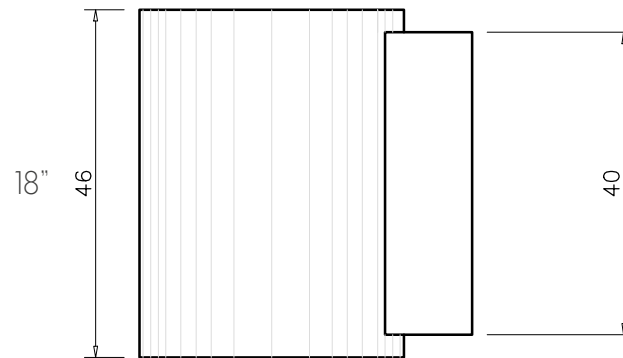

vallvé

lavatório MINI-TRAY torneira bancada
MINI-TRAY wall mounted washbasin tabletop faucet

SUPERIOR / TOP

LATERAL / SIDE