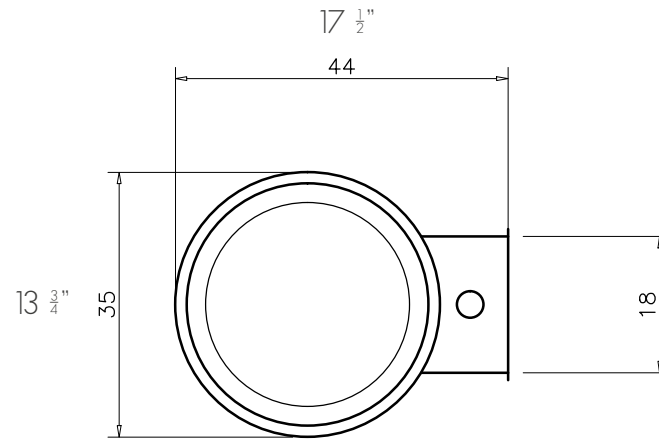

vallvé

lavatório MINI-TRAY torneira bancada
MINI-TRAY wall mounted washbasin tabletop faucet

SUPERIOR / TOP

LATERAL / SIDE