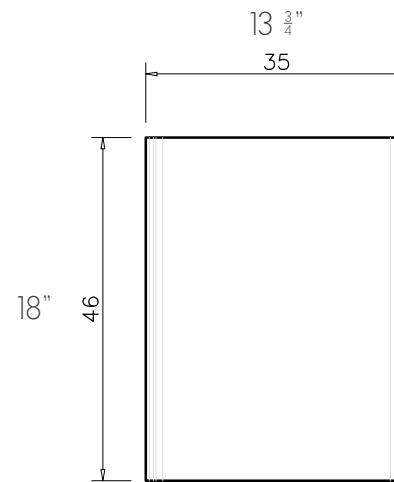

vallvé

lavatório MINI-TRAY QUADRADO bancada
MINI-TRAY wall mounted washbasin tabletop faucet

SUPERIOR / TOP

FRONTAL / FRONT

LATERAL / SIDE