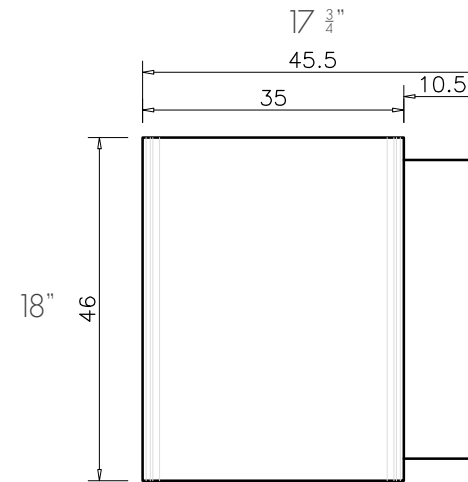

vallvé

lavatório MINI-TRAY QUADRADO bancada
MINI-TRAY wall mounted washbasin tabletop faucet

SUPERIOR / TOP

FRONTAL / FRONT

LATERAL / SIDE