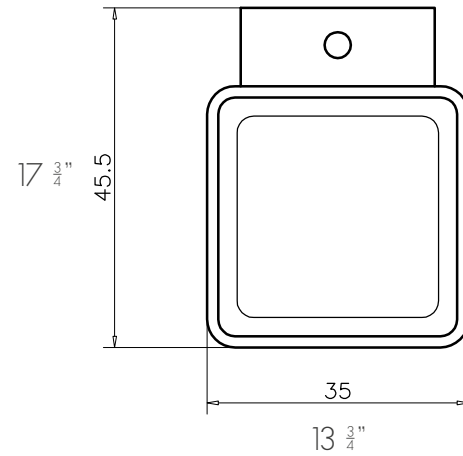

vallvé

lavatório MINI-TRAY QUADRADO bancada
MINI-TRAY wall mounted washbasin tabletop faucet

SUPERIOR / TOP

FRONTAL / FRONT

LATERAL / SIDE