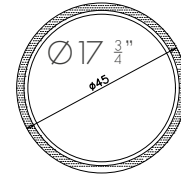

vallvé

lavatório CILINDRICO TRAY de piso aro inox
CYLINDRIC TRAY freestanding washbasin stainless steel ring

SUPERIOR / TOP

FRONTAL / FRONT