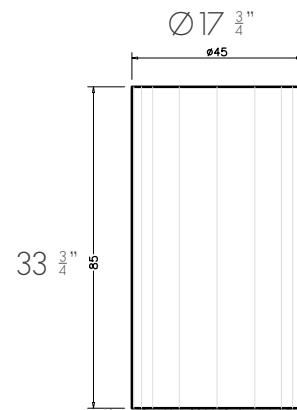

vallvé

lavatório CILINDRICO TRAY de piso aro inox
CYLINDRIC TRAY freestanding washbasin stainless steel ring

SUPERIOR / TOP

FRONTAL / FRONT