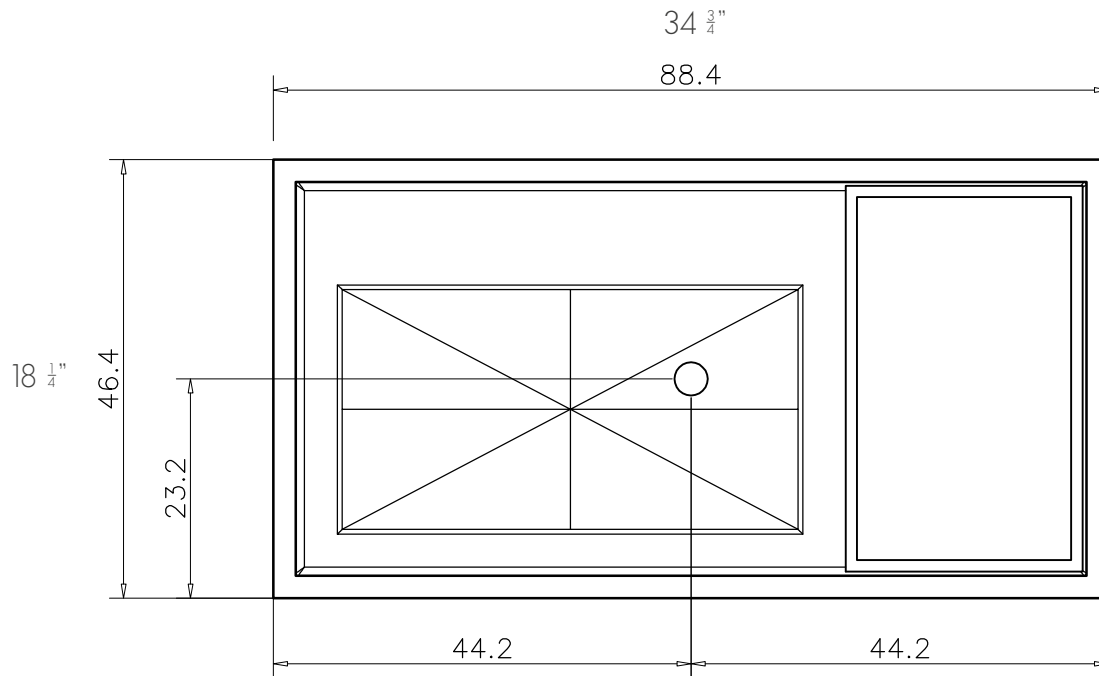

vallvé

lavatório COSMOS

COSMOS wall mounted washbasin

FRONTAL / FRONT

LATERAL / SIDE

LATERAL / SIDE