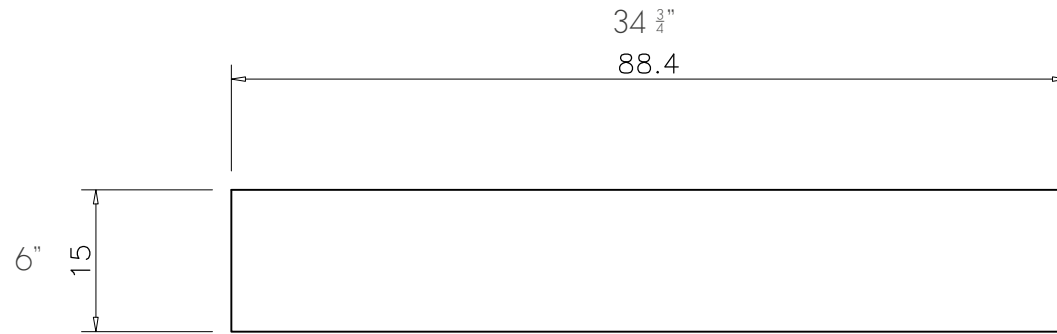

vallvé

lavatório COSMOS

COSMOS wall mounted washbasin

FRONTAL / FRONT

LATERAL / SIDE

LATERAL / SIDE