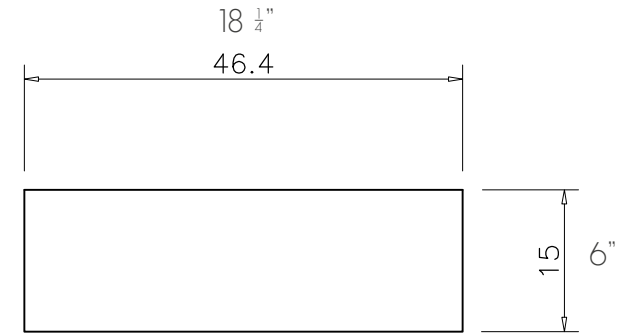

vallvé

lavatório COSMOS

COSMOS wall mounted washbasin

FRONTAL / FRONT

LATERAL / SIDE

LATERAL / SIDE