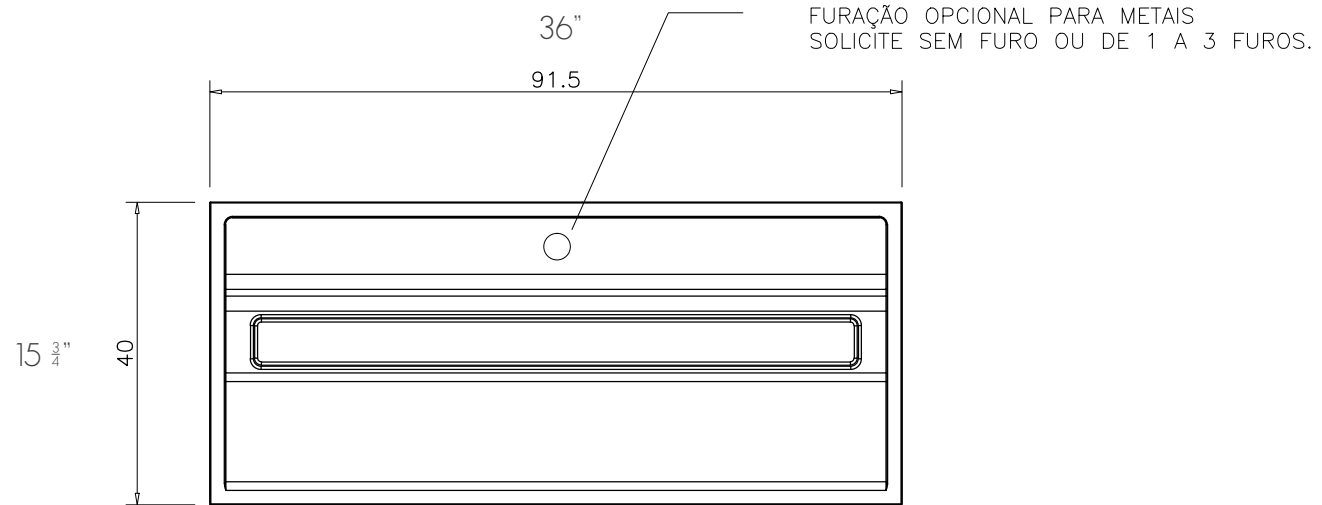

vallvé

lavatório BASE grande

large BASE wall mounted washbasin

SUPERIOR / TOP

FRONTAL / FRONT