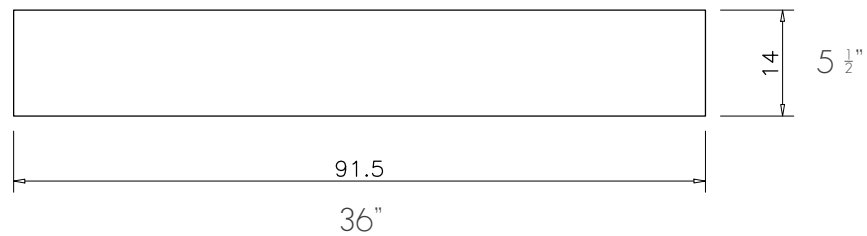

vallvé

lavatório BASE grande

large BASE wall mounted washbasin

SUPERIOR / TOP

FRONTAL / FRONT